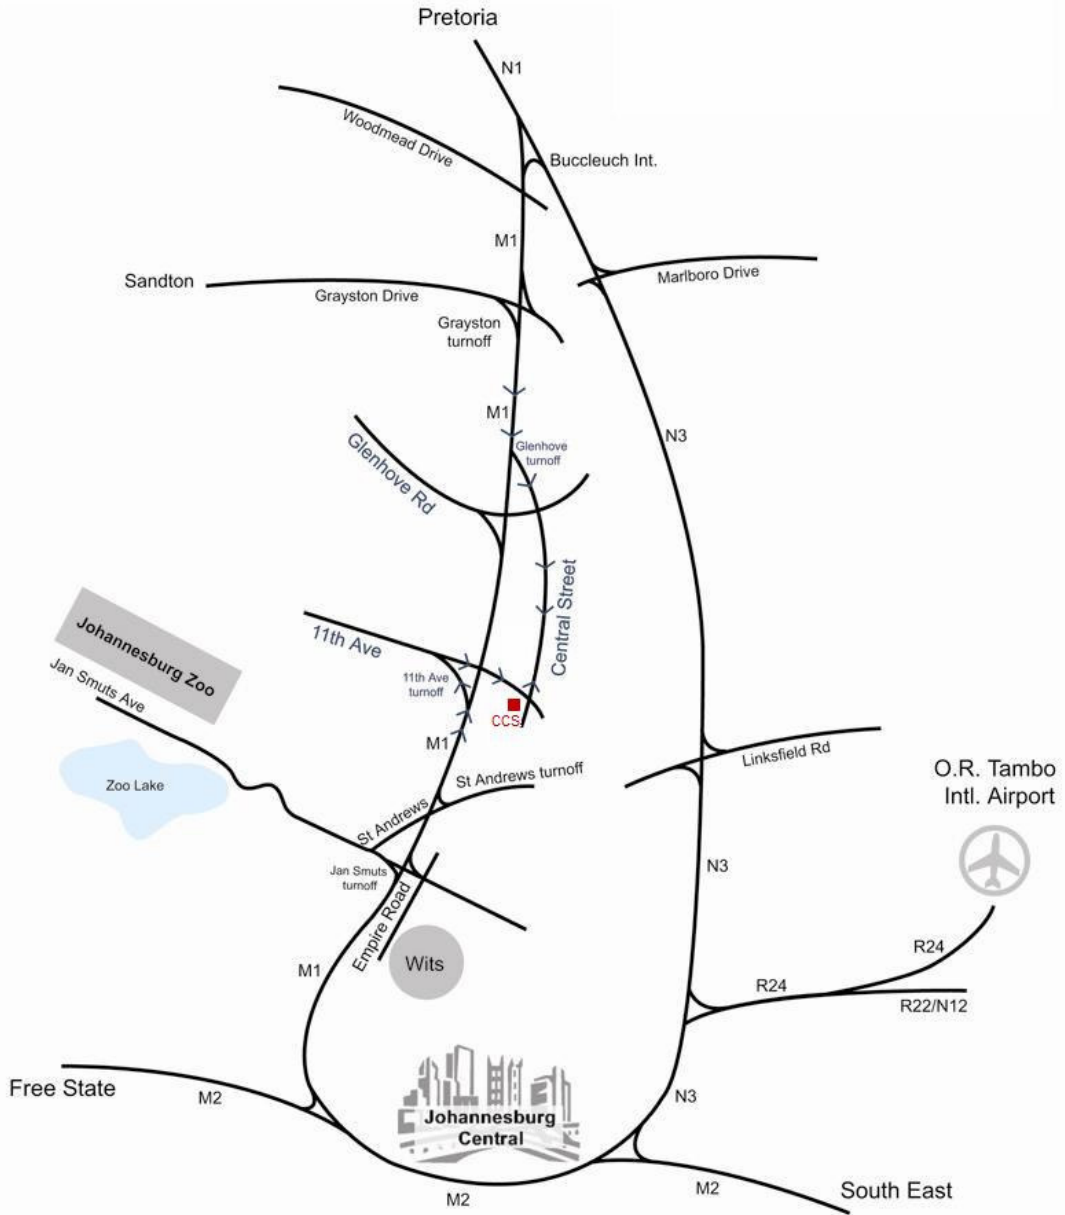

Directional Map to The Centre for Chinese Studies. Block C, 65 Central Street, Houghton, Johannesburg.

Please note: Map NOT TO SCALE

CENTRE FOR
CHINESE STUDIES